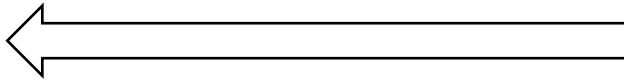

When you move
LEFT / numbers DECREASE
the change is negative

NEGATIVE CHANGE

When you move
RIGHT / numbers INCREASE
the change is positive

POSITIVE CHANGE

Number Line: Positive & Negative Integers